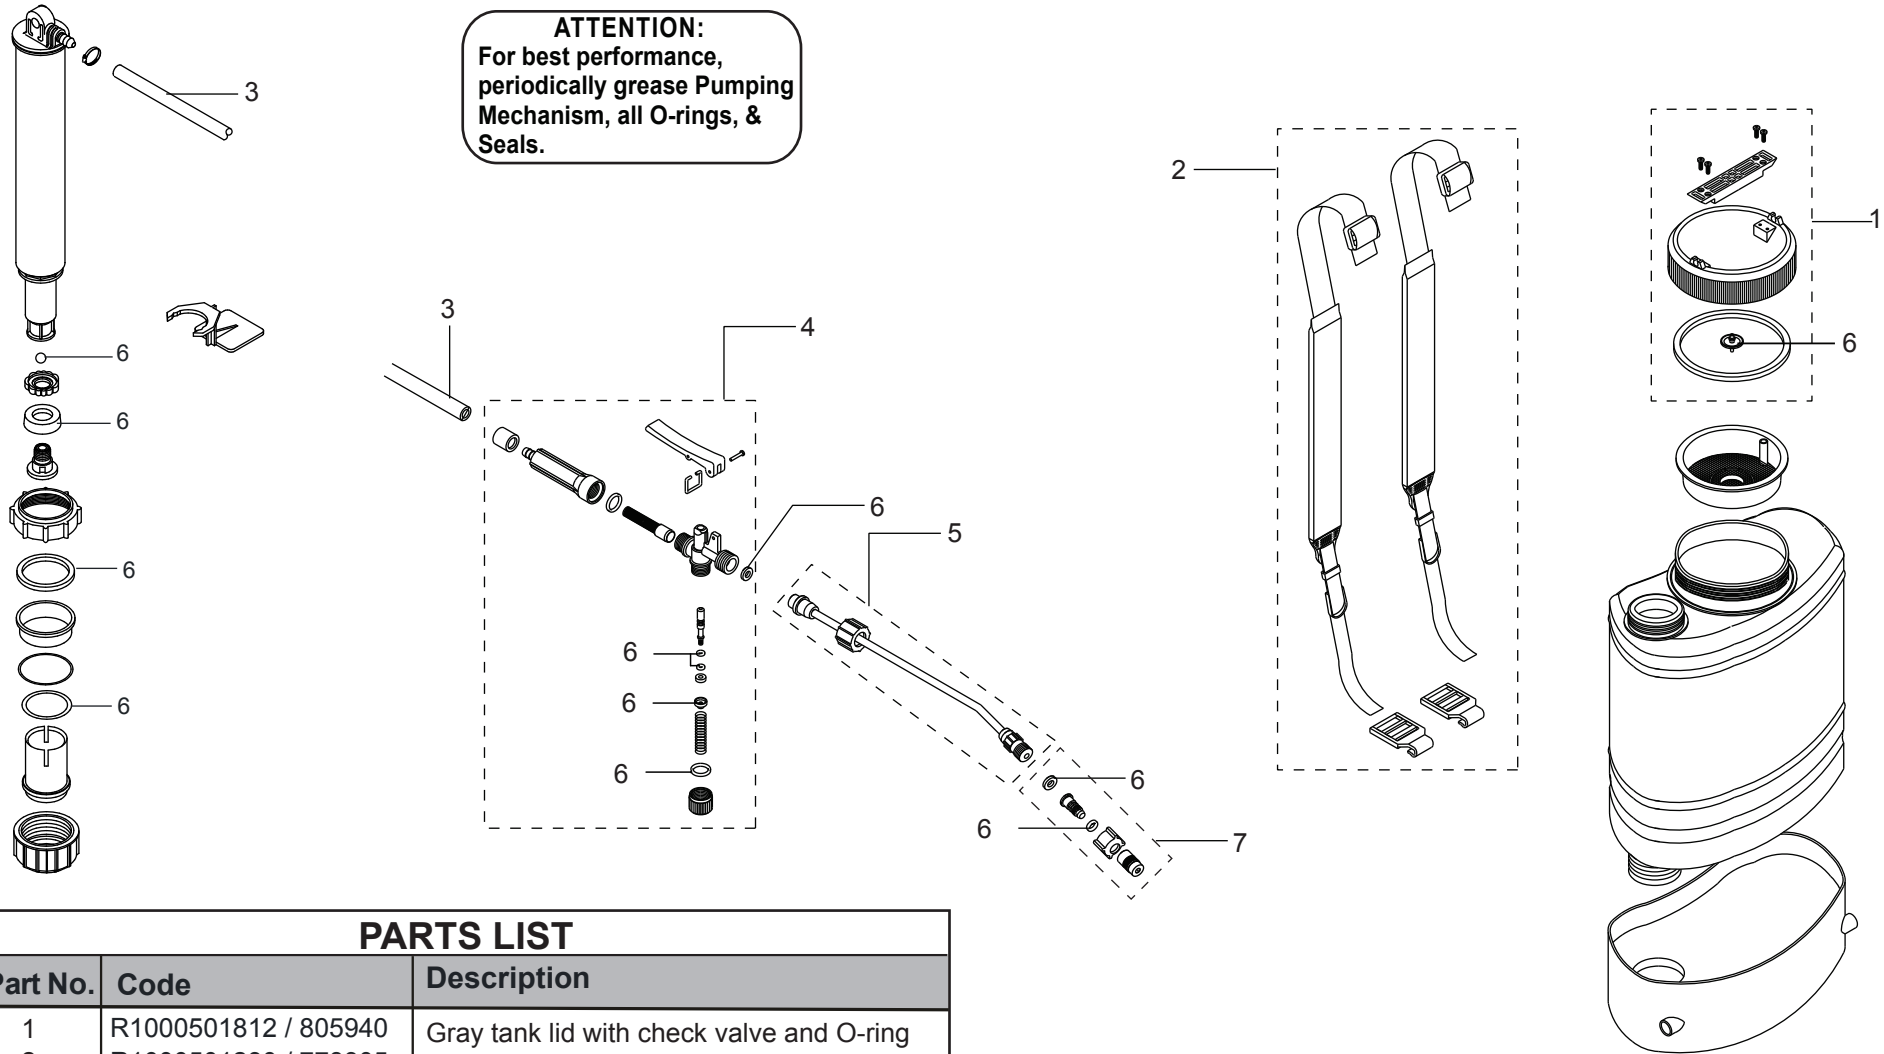

Parts Kits for the SP189 4G/15 L Sprayer

ATTENTION:
For best performance,
periodically grease Pumping
Mechanism, all O-rings, &
Seals.

PARTS LIST

Part No.	Code	Description
1	R1000501812 / 805940	Gray tank lid with check valve and O-ring
2	R1000501230 / 778305	Complete straps, with clips
3	R1000803683 / 792198	Hose with 2 clamps
4	R1000807082 / 785830	Complete spray gun with seals
5	R1000803085 / 785808	20" brass wand with nut
6	R1000189202 / 805941	Complete set of O-rings for entire sprayer
7	R1000803592 / 792203	Adjustable brass nozzle with seals

NOTE: Code E1000803592 does not include the check valve. The check valve is sold separately as E2888219011.