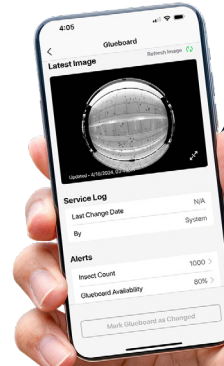

Revolutionize Your Fly Monitoring Service

Boost labor efficiency, reduce costs, improve customer satisfaction.

Data-Driven Fly Monitoring with AI-Powered Features

- Total Insect Count Analysis
- Insect Size & Count Breakdown
- Intelligent Trend Analysis
- Glue Board Capacity Status
- Humidity and Temperature Indicators
- Customized Alerts, Reminders & Reports
- Device Status & Details

SAVE TIME AND MONEY

Say goodbye to wasted time and resources by pinpointing exactly which ILTs require attention.

IMPROVED RESPONSE TIME

Don't wait for your next scheduled visit; 24/7 remote monitoring enables faster intervention.

SAFER FOR TECHNICIANS

Replace glue boards only when necessary, minimizing ladder climbs and obstacle navigation.

24/7 Real-Time Remote Monitoring

Our AI technology monitors the glue board at your specified intervals and provides updates on how full it is, the number of small flying insects, and the number of large flying insects captured. Remotely view a specific insect light trap (ILT) or all ILTs at a given location.

High-Performance Fly Light Meets AI-Powered Software

COBRA LED

- 69% energy savings over fluorescent model and improved sustainability
- Aluminum reflector for increased attraction
- Translucent Technology provides a 180° fly attraction for faster and greater fly catch
- Works seamlessly with Genus® Universal white glue board