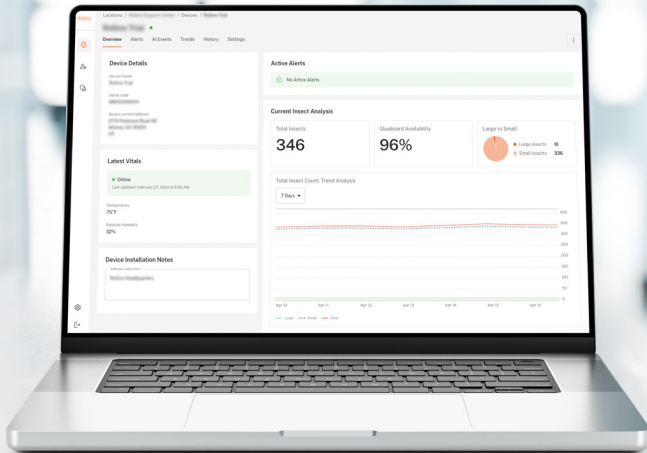

Revolutionize Your Fly Monitoring Service

Boost labor efficiency, reduce costs, improve customer satisfaction.

Data-Driven Fly Monitoring with AI-Powered Features

- Total Insect Count Analysis
- Insect Size & Count Breakdown
- Intelligent Trend Analysis
- Glue Board Capacity Status
- Humidity and Temperature Indicators
- Customized Alerts, Reminders & Reports
- Device Status & Details

SAVE TIME AND MONEY

Say goodbye to wasted time and resources by pinpointing exactly which ILTs require attention.

IMPROVED RESPONSE TIME

Don't wait for your next scheduled visit; 24/7 remote monitoring enables faster intervention.

SAFER FOR TECHNICIANS

Replace glue boards only when necessary, minimizing ladder climbs and obstacle navigation.

24/7 Real-Time Remote Monitoring

Our AI technology monitors the glue board at your specified intervals and provides updates on how full it is, the number of small flying insects, and the number of large flying insects captured. Remotely view a specific insect light trap (ILT) or all ILTs at a given location.

- 24/7 centralized monitoring of insect activity
- Built-in camera captures photos of glue board at scheduled intervals
- Visual data reports on glue board capacity, insect size (over and under 5mm), andii count trends over time
- On-demand access to high-resolution photos via web portal or app